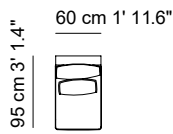

MAURO

Gamamobel

Butaca
Ref. 110710

Sofá 2 Plazas
Ref. 110720

Sofá 3 Plazas Reducido
Ref. 110750

Sofá 3 Plazas
Ref. 110730

Sofá 4 Plazas
Ref. 110740

Módulo 60
Ref. 110724