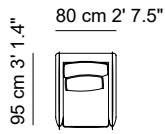

MAURO

Gamamobel

Butaca
Ref. 110710

Sofá 2 Plazas
Ref. 110720

Sofá 3 Plazas Reducido
Ref. 110750

Sofá 3 Plazas
Ref. 110730

Sofá 4 Plazas
Ref. 110740

Módulo 60
Ref. 110724